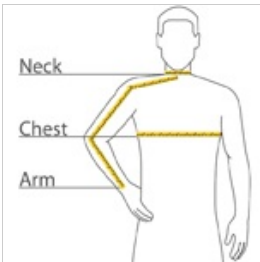

This comfortable wash-and-wear shirt is indispensable for the workday. Wrinkle resistance makes this shirt a cut above the competition so you and your staff can be, too.

- 4.5-ounce, 55/45 cotton/poly
- Button-down collar
- Dyed-to-match buttons
- Left chest pocket
- Box back pleat
- Adjustable cuffs
- White, Athletic Gold, Texas Orange, Red, Burgundy, Coffee Bean, Light Blue, Navy, Classic Navy, Steel Grey, Purple and Black have a Light Stone contrast neckband.
- Light Stone and Royal have a Classic Navy contrast neckband.
- Dark Green has a Navy contrast neckband.

front

back

**CARE INSTRUCTIONS**

Machine wash warm with like colors. Only non-chlorine bleach when needed. Tumble dry low. Warm iron if necessary.

**HOW TO MEASURE**

**CHEST**

With arms down at sides, measure around the upper body, under arms and over the fullest part of the chest.

**NECK**

Measure around the base of the neck, inserting a finger or two between the tape and neck for comfort.

**ARM**

Place hand on hip. Start at the center of the back of the neck and measure across the shoulder, to the elbow, and then down to the wrist.

**SIZE CHART**

	XS	S	M	L	XL	2XL	3XL	4XL	5XL	6XL
Chest	32-34	35-37	38-40	41-43	44-46	47-49	50-53	54-57	58-60	61-63
Neck	16 1/2	16 1/2	17	17 1/2	18 1/2	19 1/4	20	20 3/4	21 1/2	22 1/4
Arm	30 1/2	32	34	35	36 1/2	37 1/2	38 1/2	39 1/2	40 1/2	41 1/2
Pocket Height	5 1/4	5 1/4	5 1/2	5 1/2	5 1/2	5 1/2	5 1/2	5 3/4	5 3/4	5 3/4
Pocket Width	4 3/4	4 3/4	5	5	5	5	5	5 1/4	5 1/4	5 1/4